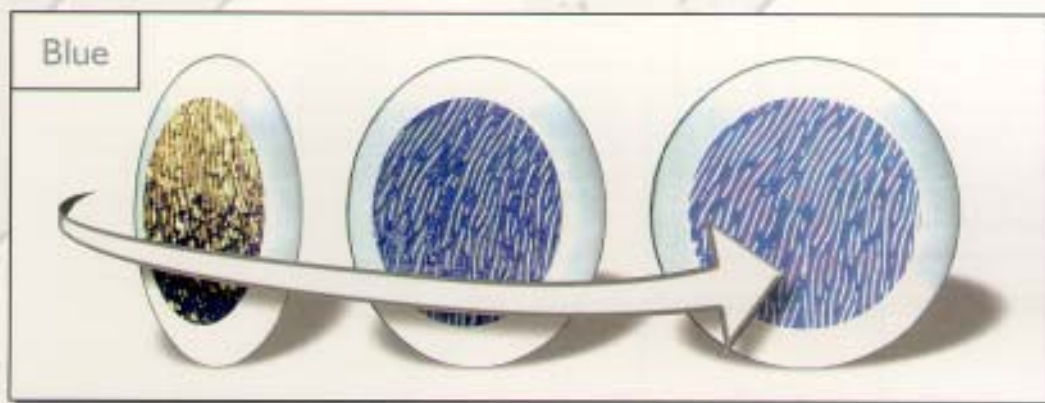

...at every angle

Chinchilla

Dichroic Decra Bevels in Chinchilla: once more, the iridescence of the Dichroic coating is stunning. The way it appears to change colour is almost hypnotic. And Dichroic Chinchilla is also available in 3 colours: Red, Blue and Yellow.