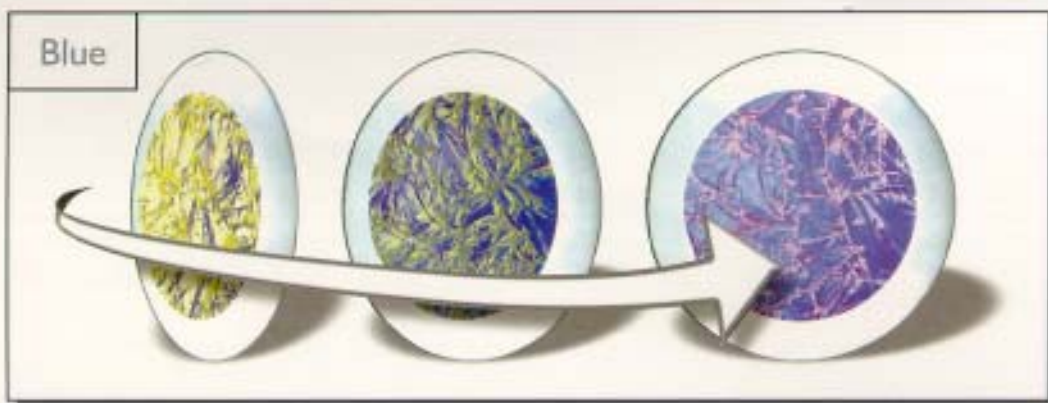

Yellow Chinchilla

Red Glue Chip

Creating sparkling colours ... at every angle !

Decra Led®

Edition

2

Creating Works of Art with
***Dichroic
Decra Bevels***

Adding Decra Bevels to a decorative panel has always made the panel look special, imparting true quality and authenticity to that traditional look. Now, North Western Lead have introduced genuine innovation to the bevel market: **Dichroic Decra Bevels**. You have to see the Dichroics for yourself to appreciate their beauty. From one angle, they are one colour. From another angle they are another colour. Their iridescence is new and different. Their effect is truly breath-taking. Include Dichroic Decra Bevels in your decorative glass, and you are really offering a work of art to your customers.

The coating is fired into the glass, and, as you would expect from North Western Lead, it has been thoroughly tested, to ensure that it will last, and continue to look good for years.

Now you have choice, real choice. At last you have something which is really new and completely different: Dichroic Decra Bevels, from North Western Lead...

...Always the leader!

Sparkling colours...

Glue Chip

Dichroic Decra Bevels in Glue Chip: not only do you get dichroicity, with the colour changing when viewed from different angles, you also get 3 different colours of Dichroic Glue Chip: Red, Blue and Yellow. See it to believe it!